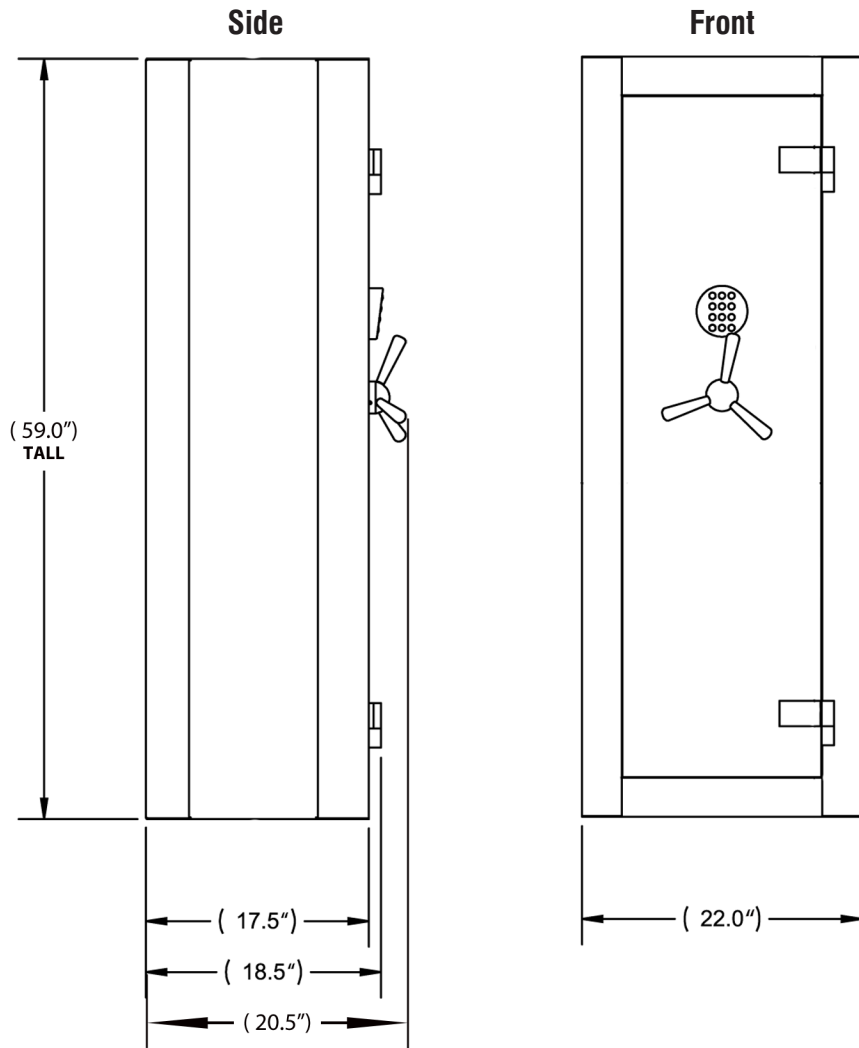

# SnapSafe Titan Closet Vault Dimensions

**Exterior Dimensions:**  
59"H x 22"W x 17 1/2"D

**Interior Dimensions:**  
54 1/8"H x 17"W x 11 3/8"D

**Height & Width of the door opening**  
52"H x 14 3/4"W

**Weight: 310lbs.**